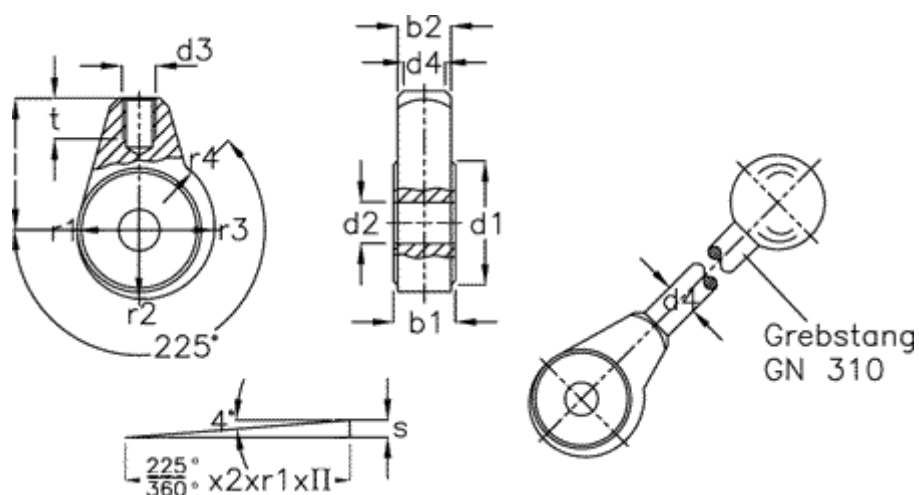

Article number: 20537189

Description: E+G Hub w/eccentric cam
GN 919-35-B12

Measures

B1 = 17
B2 = 15
d1 = 35
d2 = B12
d3 = M10
d4 = 12